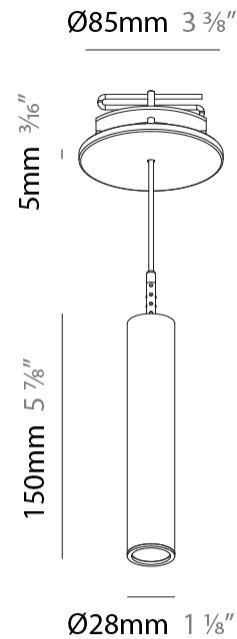

ELECTRICAL

Lamp Type: LED (Zhaga Standard)
Input Wattage (W): 6.6
Total Output Wattage (W): 6
Dimming: Tri-Mode (Non-Dimming and Phase Dimming (120Vac only) and 0-10V Dimming)
Driver Included: Yes
Driver Location: External
Driver Type: Constant Current - Universal
Driver Class: Class 2
Housing: ENCP3 w/Quick Connect
Input Voltage (V): 120 - 277
Constant Current (MA): 500

LED

Number of LEDs: 1
Color Temperature (°K): 2700 / 3000 / 4000
Max. Delivered Lumen (lm): 330 / 360 / 380
CRI: >90 CRI
Lamp Life (hrs): 50000
Upon Request: ***3500K available in minimum quantities (larger quantities upon request)

OPTICAL

Optic: 24 / 32 / 58

RATINGS AND CERTIFICATIONS

Certified By: Certified for North American Standards

© 2024, T 1800-388-3382, F 416-247-9319, www.zaneen.com

Available for International specifications by adding 'INT' at the end of the existing Model #. For assistance on 'custom' specifications, contact zteam@zaneen.com. In a constant effort to supply the best product, we reserve the right to change specifications or materials without notice. The most recent specification sheets are found at zaneen.com